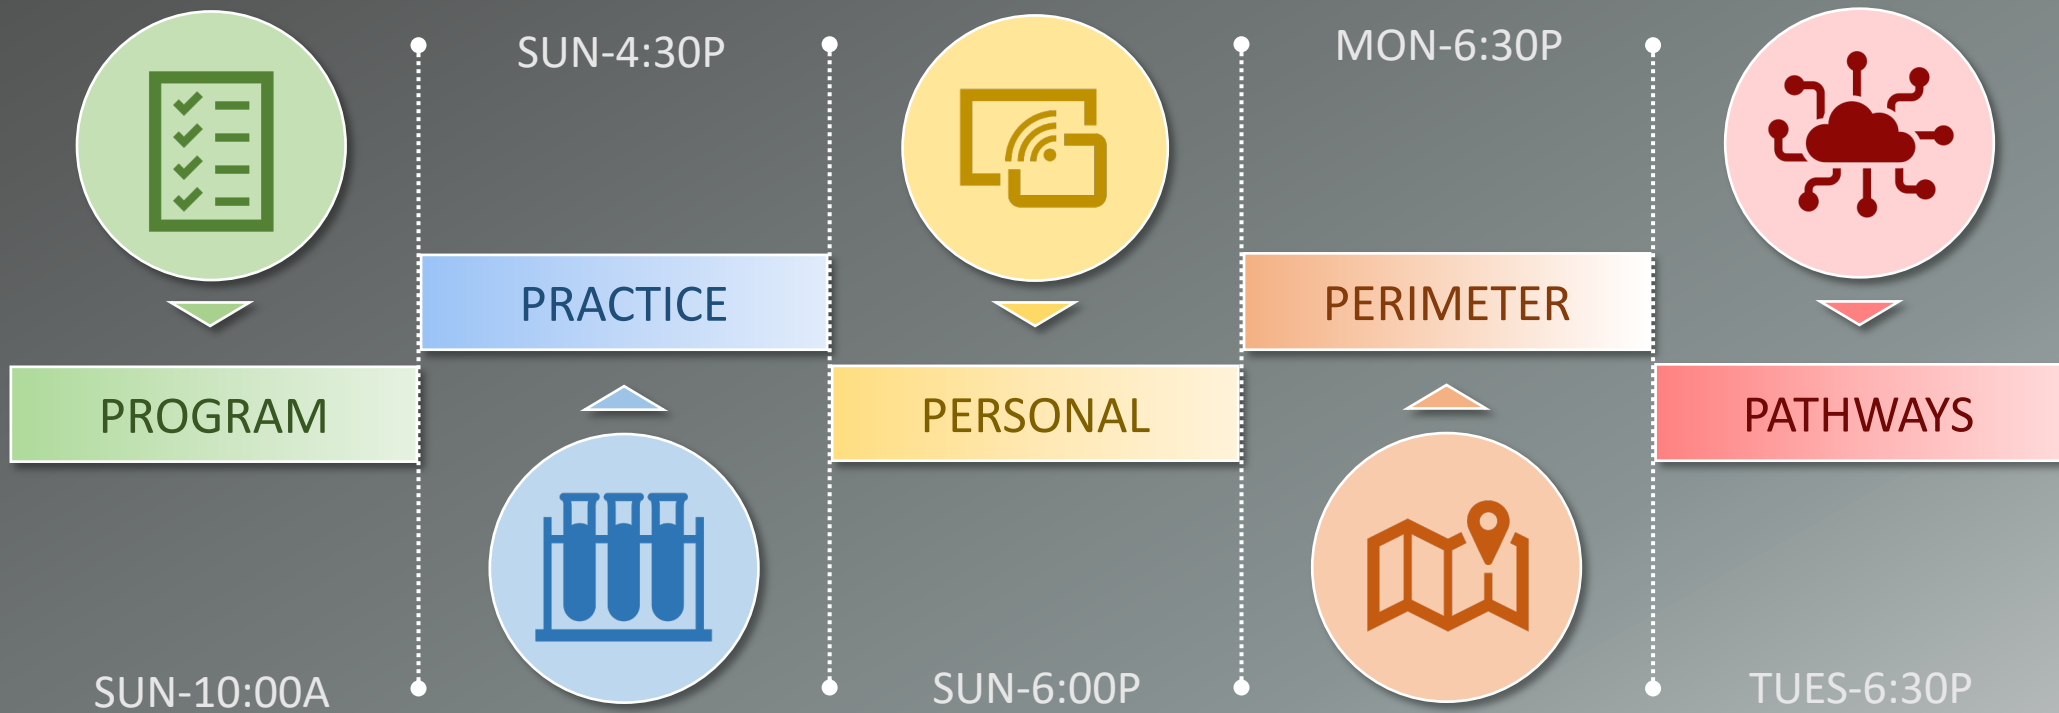

CRITICAL ARMOR

THE PERIMETER

THE PLAN

FOLLOW ALONG

Use this QR code
to open the web
version of this
presentation.

DEFENSE-IN-DEPTH

A security strategy in which multiple tools, mechanisms, and policies are deployed together on the assumption that if one fails, another will hold.

MOATS

WALLS

ARCHERS

KNIGHTS

PSALM 127:1

Except the Lord build the house, they labour in vain that build it: except the Lord keep the city, the watchman waketh but in vain.

REMOVE AND REPLACE

(Col. 3:9) "Lie not one to another, seeing that ye have put off the old man with his deeds; (10) And have put on the new man, which is renewed in knowledge after the image of him that created him: