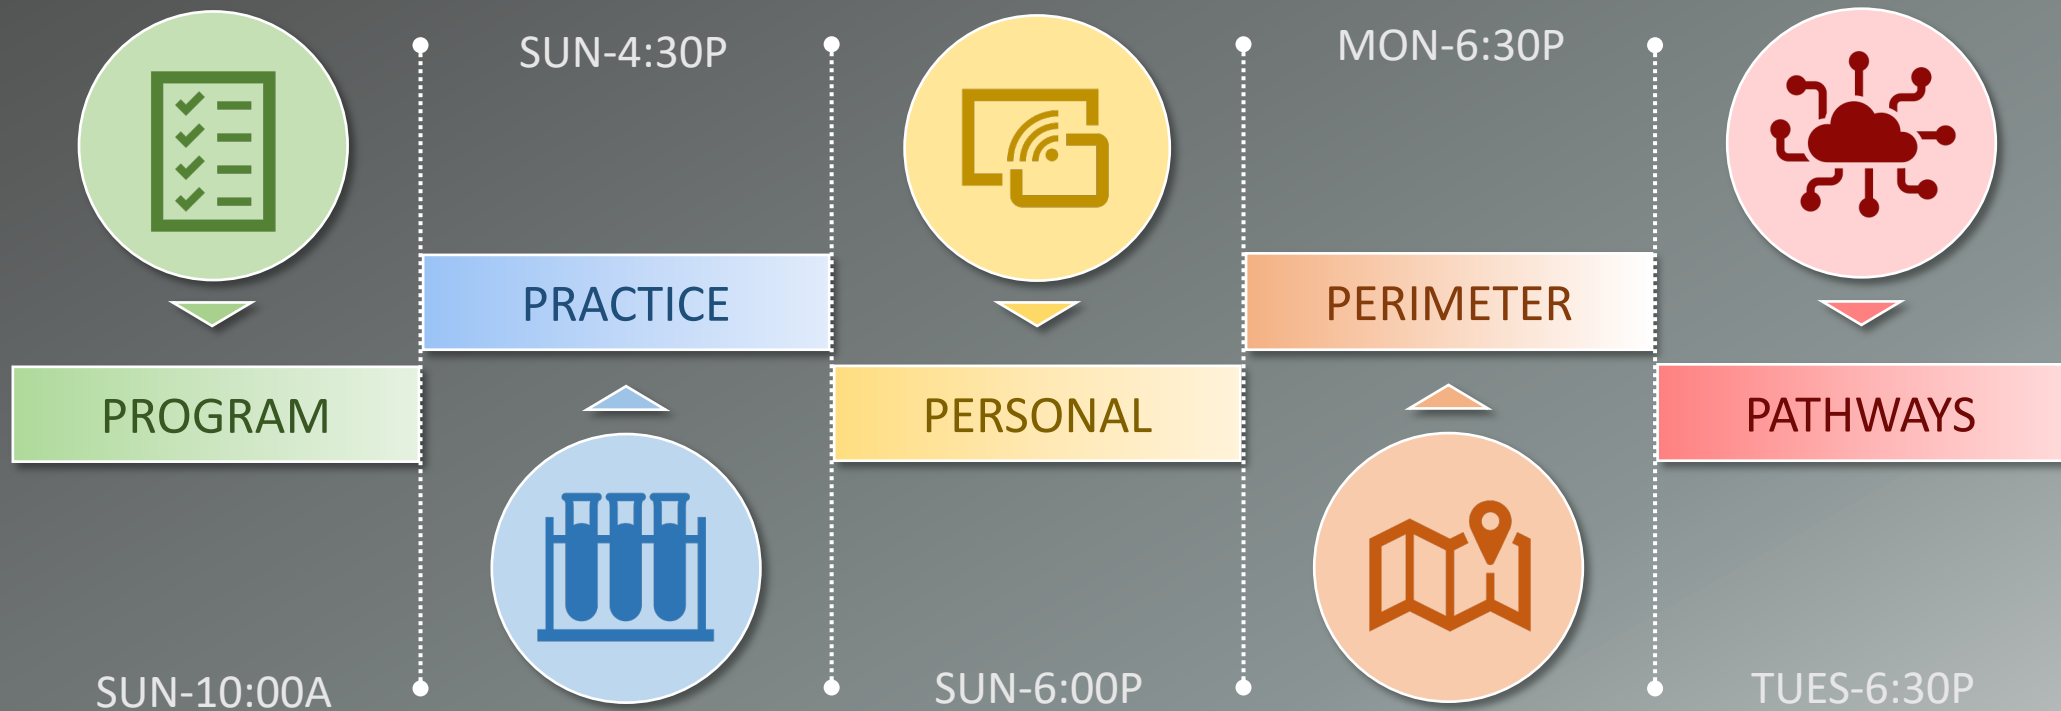

# CRITICAL ARMOR

THE PATHWAYS

# THE PLAN

# DEFENSE-IN-DEPTH

A security strategy in which multiple tools, mechanisms, and policies are deployed together on the assumption that if one fails, another will hold.

MOATS

WALLS

ARCHERS

KNIGHTS

# HOPE PROGRAM

Bible Truth #10: After removing addictions, you must replace them with godly actions